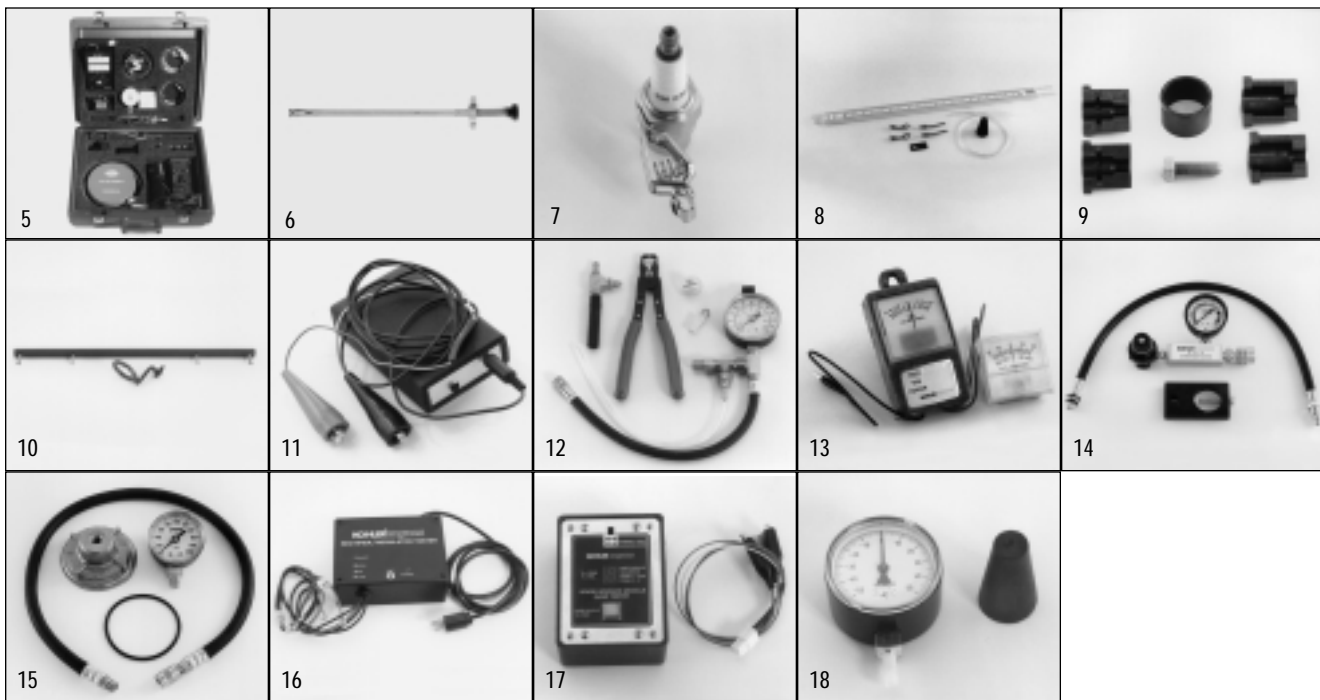

METERS & SPECIAL TOOLS

Part No.	Description	Models	Item
25 449 02-S	Tiny Tach (solid state)	All Command®, KOHLER Aegis®, Triad™	1
25 449 03-S*	Usage Meter/Tachometer (solid state, w/fasteners)	All singles & twins	2
25 449 04-S*	Usage Meter/Tachometer (solid state, w/bonding tape)	All singles & twins	2
25 761 23-S	EFI Diagnostic Kit (includes CD-ROM to diagnose engine)	All EFI	3
52 362 01-S	Hourmeter	All with electric start	4

*Indicates when to service air cleaner, oil filter and oil change. Also serves as an hour meter and tachometer. Service intervals are dependent upon environmental factors and not this meter alone.

Tools 5-18 are available from Kohler's recommended tool supplier, SPX Corporation. **USA and Canada:** Phone (800)-533-0492, or Fax (800)-578-7375. **International:** Phone (507)-455-7223, or Fax (507)-455-7063

Part No.	Description	Models	Item
K0100A	Engine Analysis Kit	All	5
K01044	Hydraulic Valve Lifter Tool	All except CS and CH6	6
K01046	Ignition Output Tester (capacitive discharge, fires at 18kV)	All twin cylinder	7
K01047	Ignition Output Tester (all except capacitive discharge)	All single cylinder	7
K01048	Water Manometer	All	8
K01049	Starter Snap-Ring Set (inertia drive starters)	All except Magnum twins and CS	9
K01069	OHC Timing Tool Set (timing belt)	All OHC	10
K03216	Inductive Tachometer	All except battery ignition	11
K03217	EFI Service Tool Kit	All EFI	12
K03218	Ammeter Set	All	13
K03219	Cylinder Leakdown Tester	All	14
K03220	Oil Pressure Test Kit	All w/pressure lubrication	15
K03221	Rectifier/Regulator Tester	All	16
K03222	Spark Advance Module Tester	All w/spark advance module	17
K03223	Vacuum/Pressure Tester	All	18