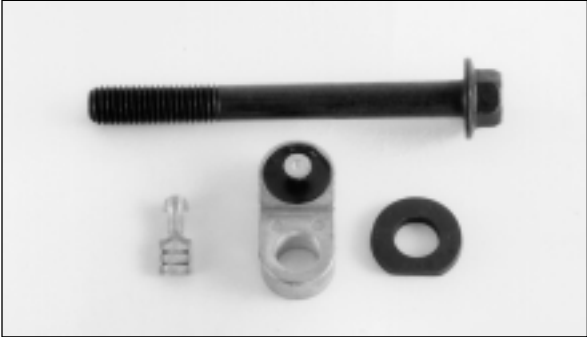

CYLINDER VALVES

All Models

HIGH TEMPERATURE CUTOUT SWITCHES

Kit No.	Cutout Range	Reset	Model
12 703 01-S	346-360° F	310° F	CH/CV11-16/ 460-493

Kit No.	Cutout Range	Reset	Model
24 703 01-S	440-490° F	415° F	CH/CV17-26/ 730-745